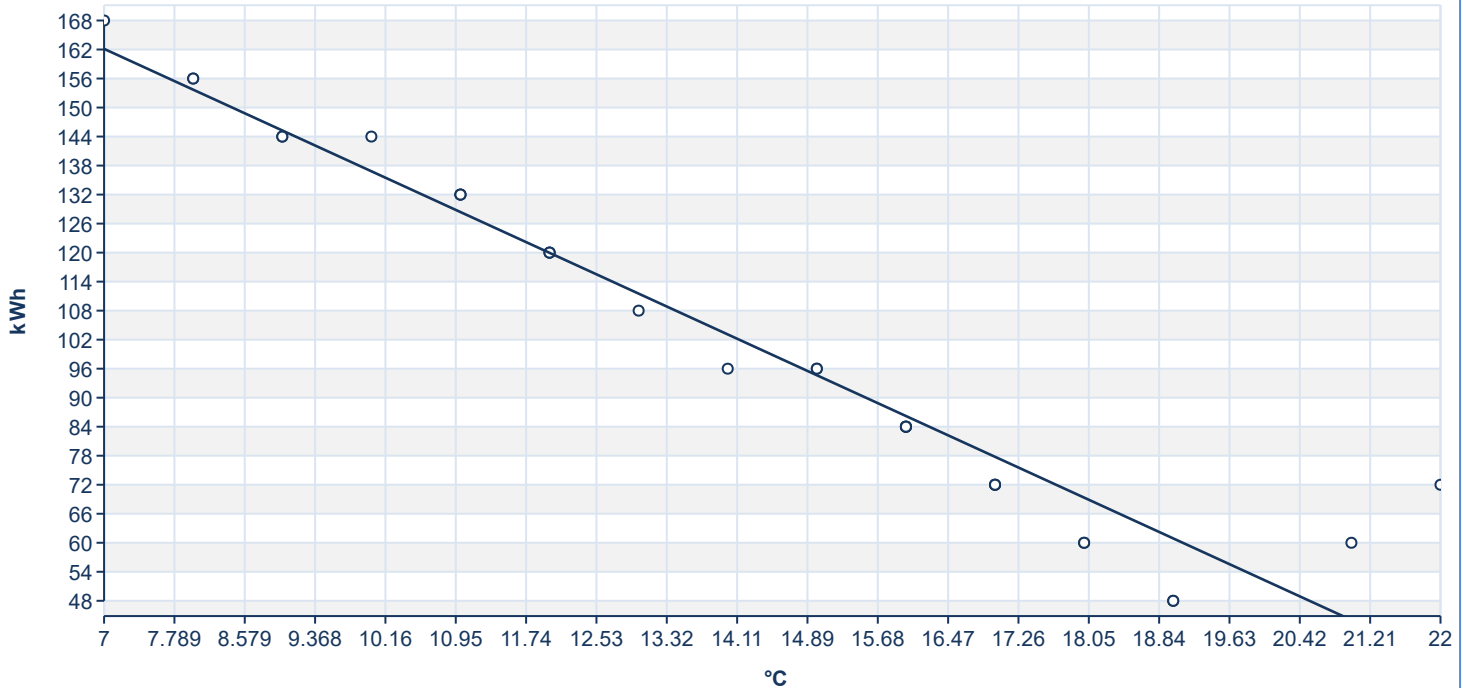

Energy Consumed vs. Outside Temperature