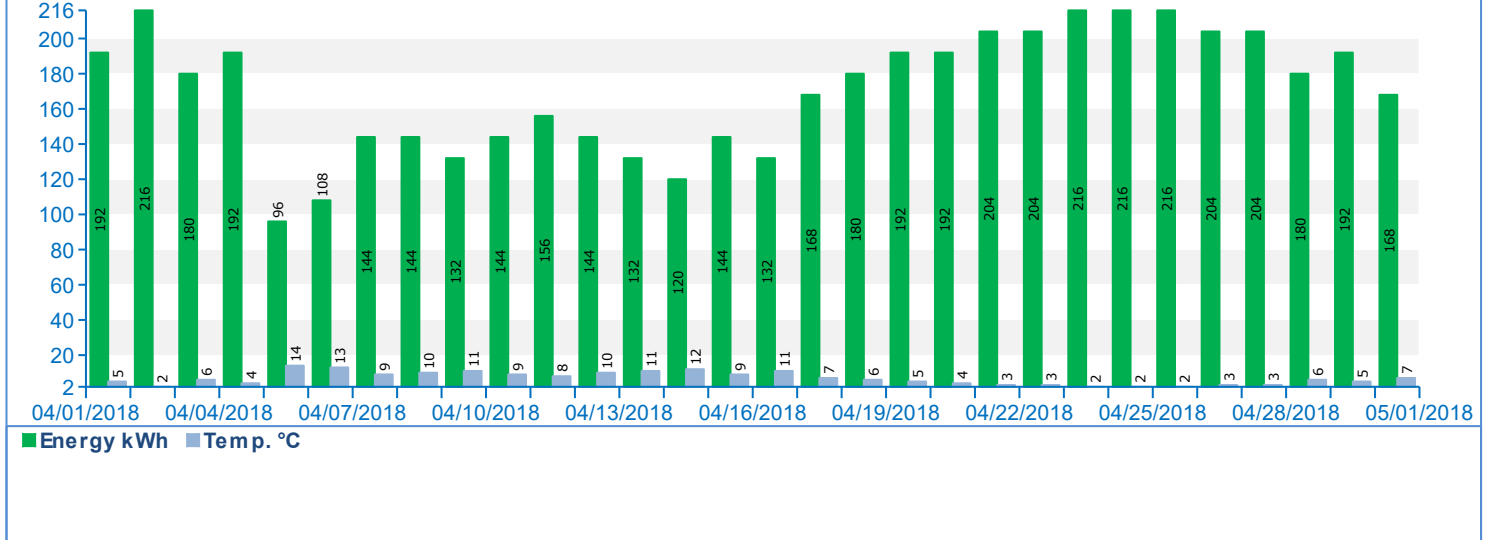

April 2018

Temperature & Energy Summary

	Max	Min	Avg	First	Last
Energy Consumed	216.00	96.00	170.40	192.00	168.00
Temperature	14.00	2.00	6.73	5.00	7.00

Daily Avg Temp. and Energy Usage