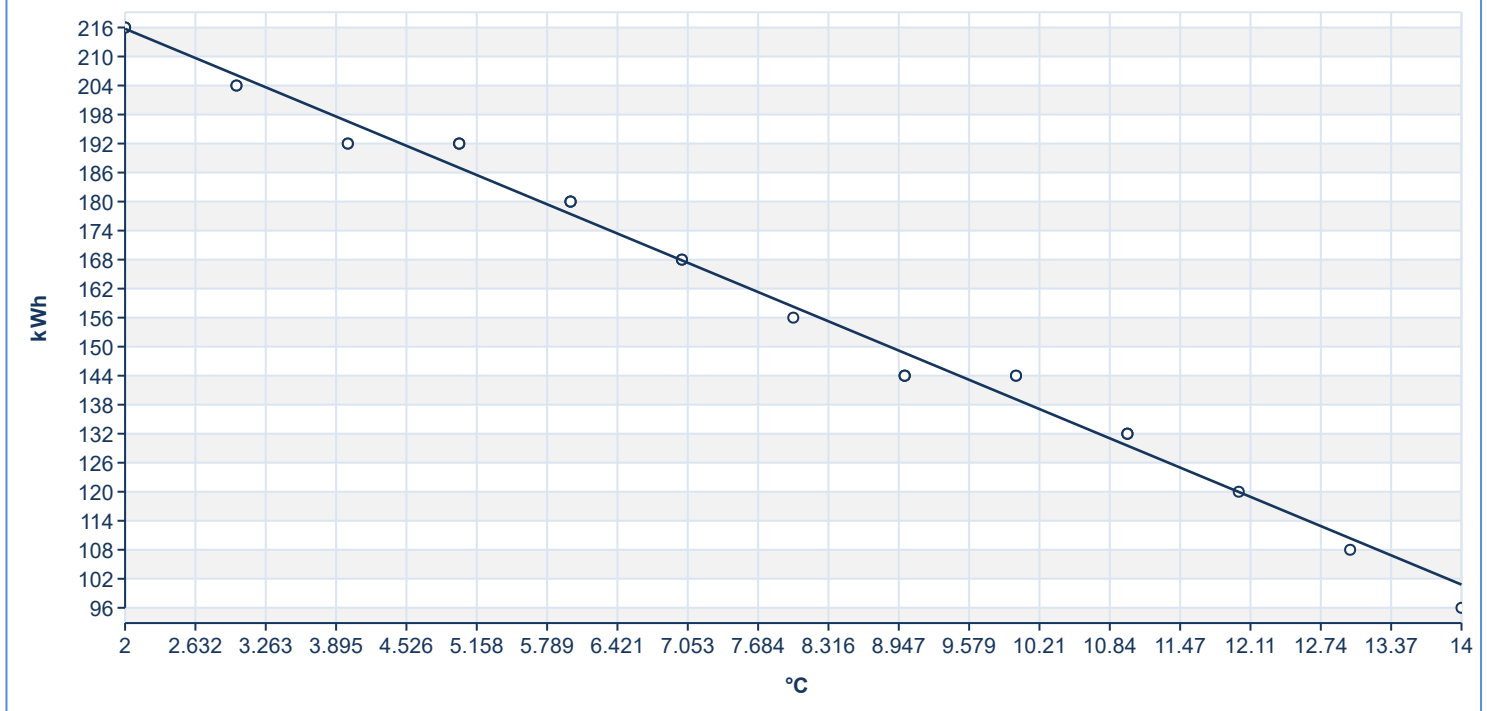

Energy Consumed vs. Outside Temperature