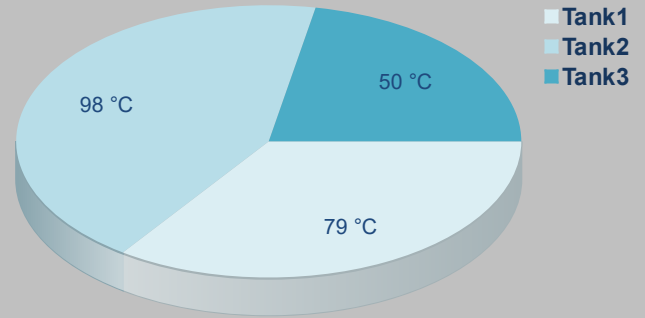

LAST Values