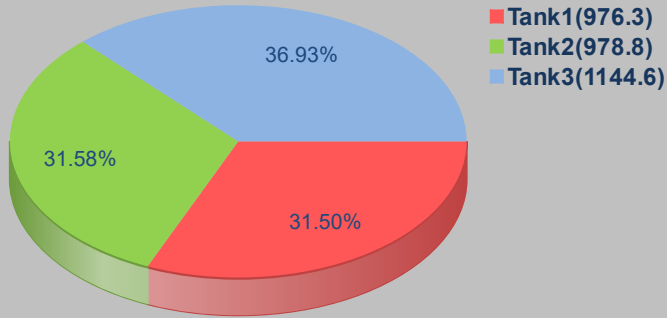

# Pie Graphs

Ocean Data Systems Ltd.  
The Art of Industrial Intelligence  
www.dreamreport.net

Generated on: 07/10/2018 11:33:42

User can define 3 Types of Pies [ Values ] - [ Alarms ] - [ Values logged ]

### AVERAGE Values