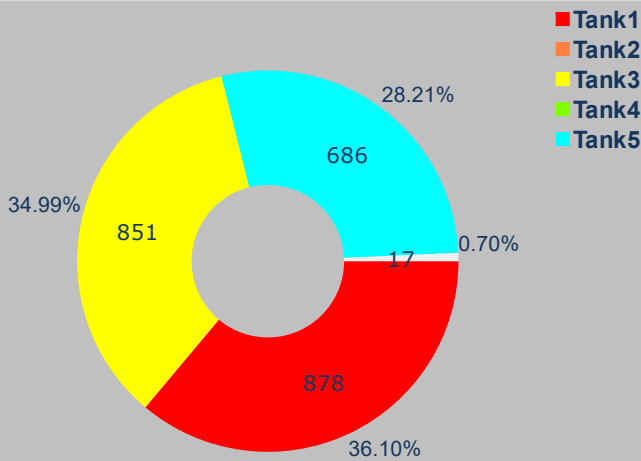

MINIMUM Values