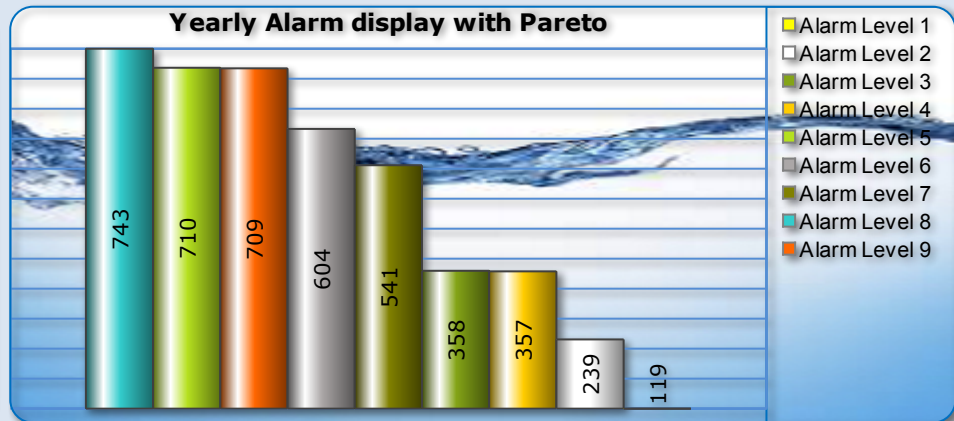

Bar Graph

Ocean Data Systems Ltd.
The Art Of Industrial Intelligence
www.dreamreport.com

Generated on: 06/03/2014 20:22:06

--- User can define 3 Type of Bars [Values] - [Alarms] - [Values logged] ---

Bar Graph enables to cut a period into several segments to visualize and compare the content of each (example: cut a week in days and compare each day of the week)

Bar options enables to display Classical Bar, Single Column Bar, and Pareto Bar

Pareto Bar

Result is automatically sorted and displayed from the highest to the lowest