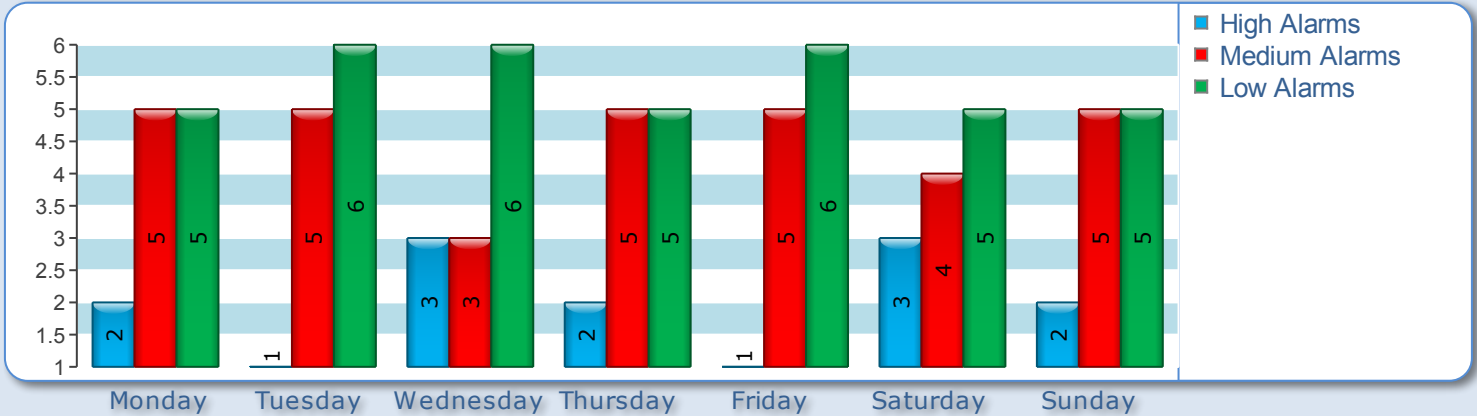

Bar Graph

Ocean Data Systems Ltd.
The Art Of Industrial Intelligence
www.dreamreport.com

Generated on: 06/03/2014 20:22:06

--- User can define 3 Type of Bars [Values] - [Alarms] - [Values logged] ---

Bar Graph enables to cut a period into several segments to visualize and compare the content of each (example: cut a week in days and compare each day of the week)

Bar options enables to display Classical Bar, Single Column Bar, and Pareto Bar

Pareto Bar

Result is automatically sorted and displayed from the highest to the lowest