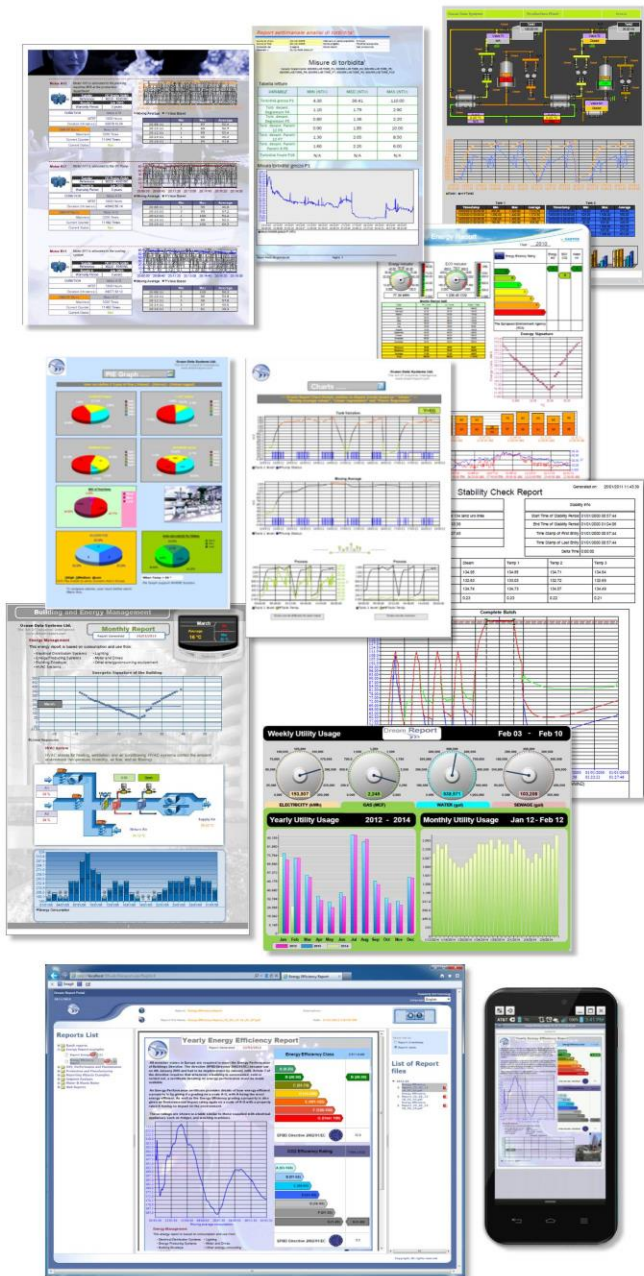

## All Report Types

Alarm Reports  
Audit Trail Reports  
Batch Reports  
Compliance Reports  
Efficiency Reports  
Electronic Flow Measurement (EFM)  
Energy Audits  
Federal Regulatory Reports  
Laboratory Information Systems (LIMS)  
Manufacturing (MES) Reports  
Production Reports  
Quality Reports  
Sterilizer Validation  
State Regulatory Reports  
Thermal Uniformity Surveys (TUS)  
Water Quality (MOR)  
Wastewater Discharge (MDR)  
***Web Portals and Interactive Reports***  
***Microsoft Excel Reports***  
***CSV File Reports***  
***Native PDF Reports***

## All Industry Data Sources – Real-time, Alarm, History

## Dream Report Features & Benefits

- Easy to Use and Programming Free
- Designed for Industry
- Modern Technologies
- 24x7x365 Reliability
- User and Report Security
- WYSIWYG Developer Studio
- Scalable and Cost Effective
- Localized 12+ Languages
- Web Portal – Fully Interactive
- Email, FTP, Print
- Native PDF, File, Excel, CSV
- Over 60 Data Drivers (Data Connectors)
- Industry Standards (OPC, ODBC, OLE-DB)
- Real-time Data Connectors
- Alarm Data Connectors
- History Data Connectors
- SQL Data Connectors
- SQL Query Builder (Graphical Tool)
- CSV and Excel Data Connectors
- Sophisticated Analytics
- Batch Awareness and Statistics
- Golden Batch Comparisons
- Powerful Display Objects (Widgets)
- Bar Code Printing
- 21CFRPart11 Support
- Audit Trail
- Auto Documentation
- Project Deployment
- Template Locking (Value-Add Opportunity)
- Redundancy for Reliability
- Primary and Backup Printers